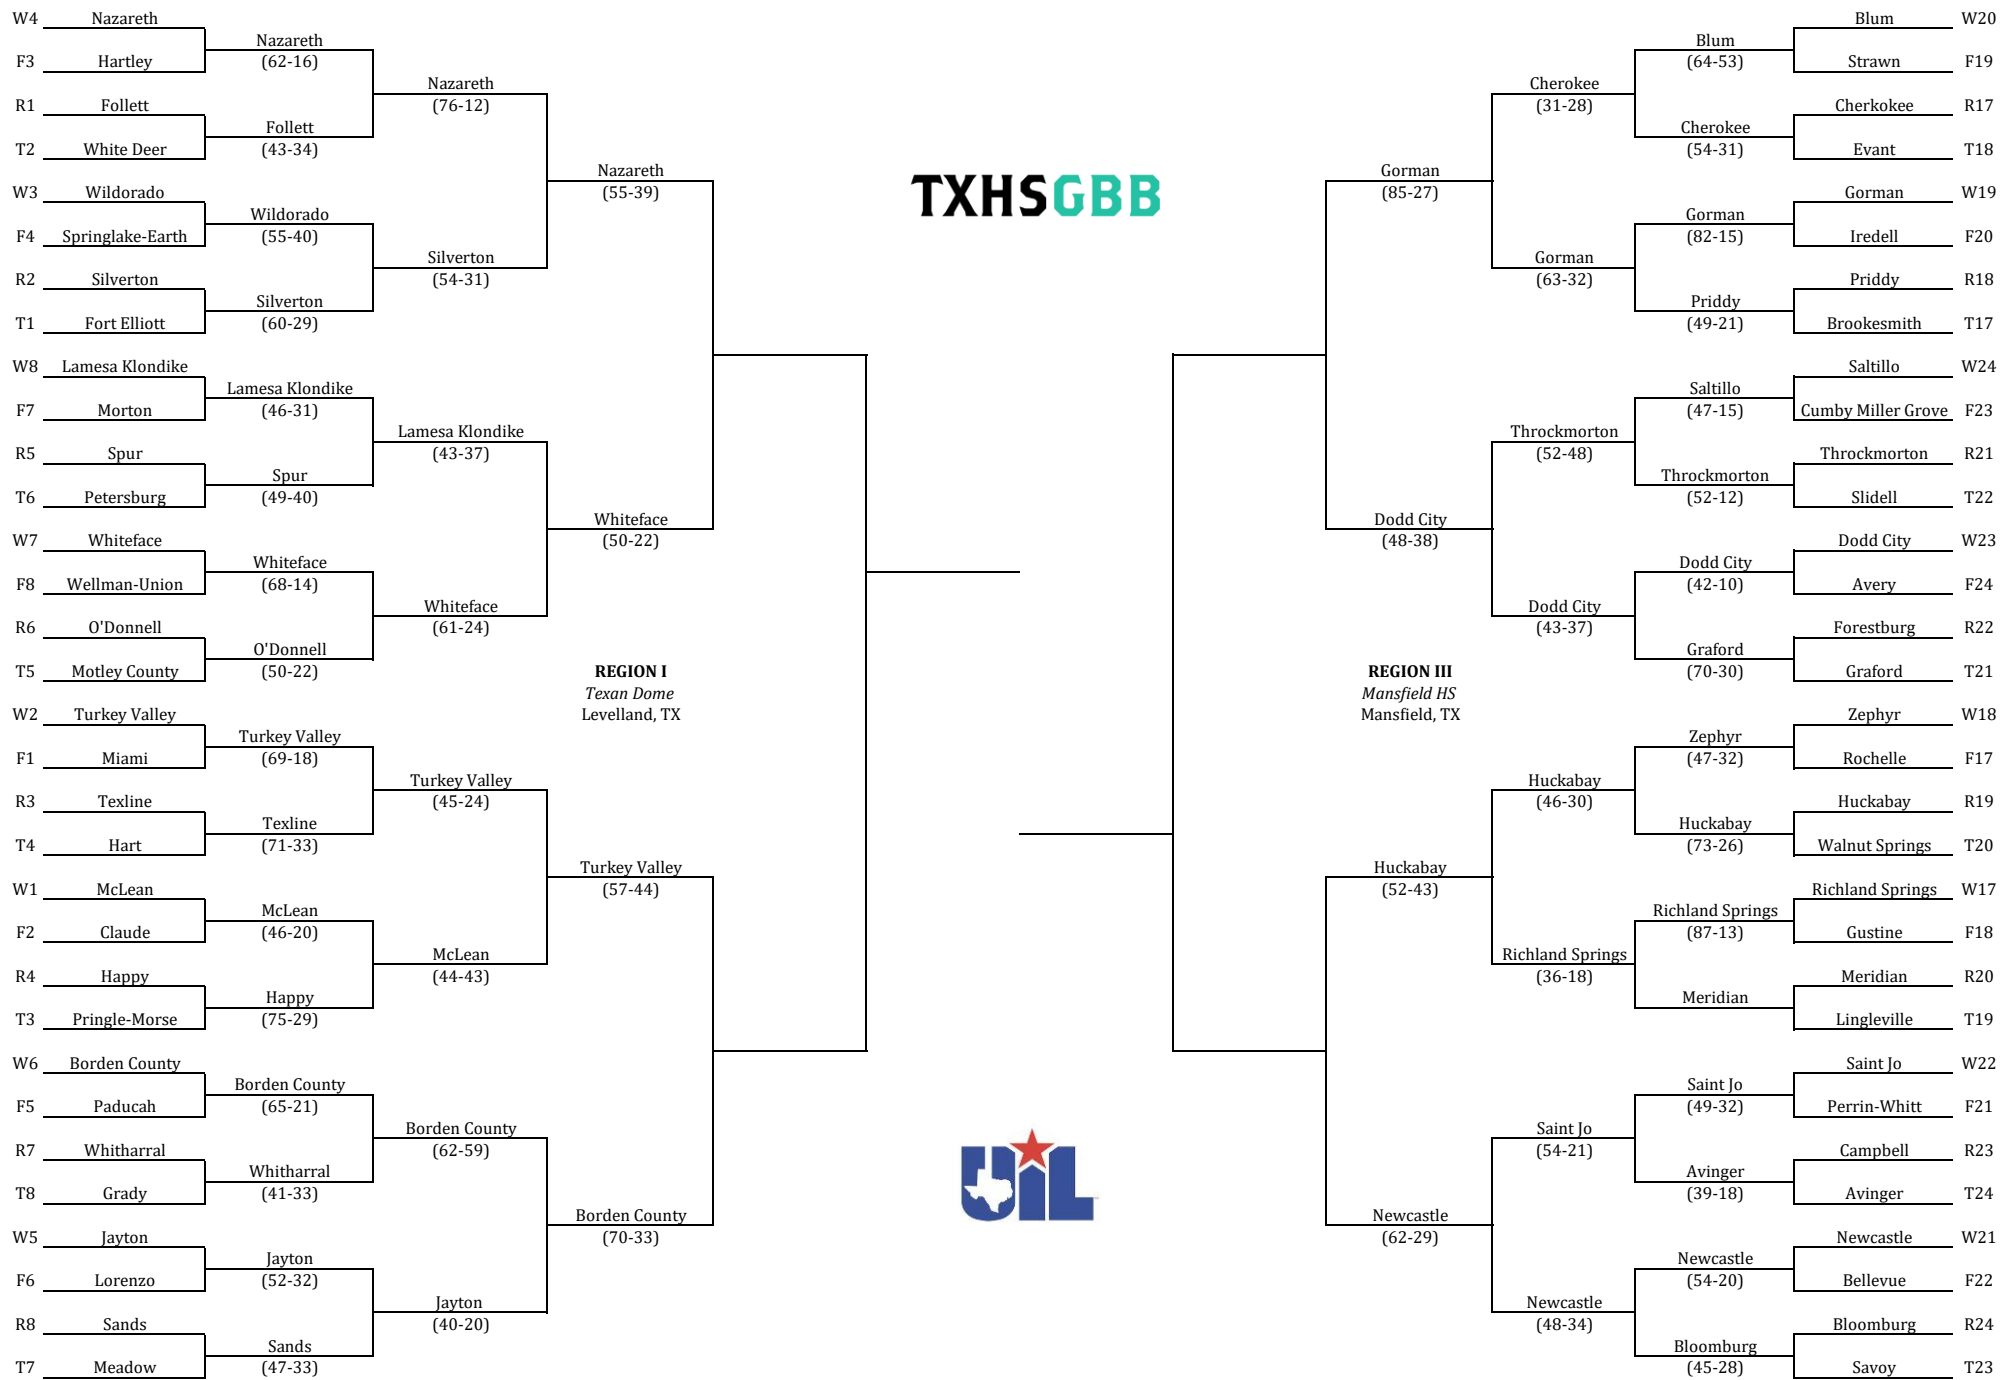

2024 Class 1A Girls Basketball Playoffs

Bi-district	Area	Regional QF	Regional SF	Regional Final	State Qualifier	State Qualifier	Regional Final	Regional SF	Regional QF	Area	Bi-district
Feb. 12-13	Feb. 15-17	Feb. 19-20	Feb. 23	Feb. 24			Feb. 24	Feb. 23	Feb. 19-20	Feb. 15-17	Feb. 12-13

2024 Class 1A Girls Basketball Playoffs

REGION II
Western Texas College
Snyder, TX

REGION IV
Burger Gym
Austin, TX